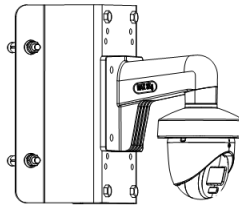

DS-1276ZJ-SUS

▪ **Accessory**